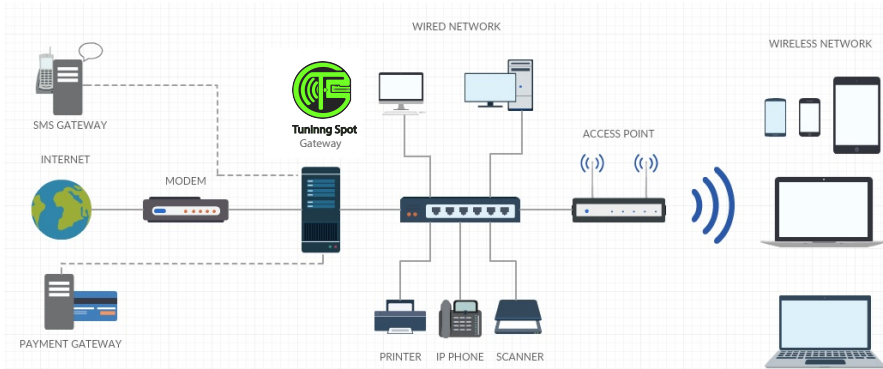

# Tunningspot

[www.tunningspot.com](http://www.tunningspot.com)

Internet Management, Access Control And Monitoring

**AMYNTOR**  
TECH SOLUTIONS PVT. LTD.

# Tunning Spot

## Manage Wi-Fi Hotspots with Ease

Tunning Spot turns any broadband connection into a Wi-Fi Zone for those who want to provide Internet for their customers in a controlled and secure way. It is an ideal turnkey Wi-Fi Hotspot solution that can assist organizations by giving them the ability to manage, control and monitor Internet usage